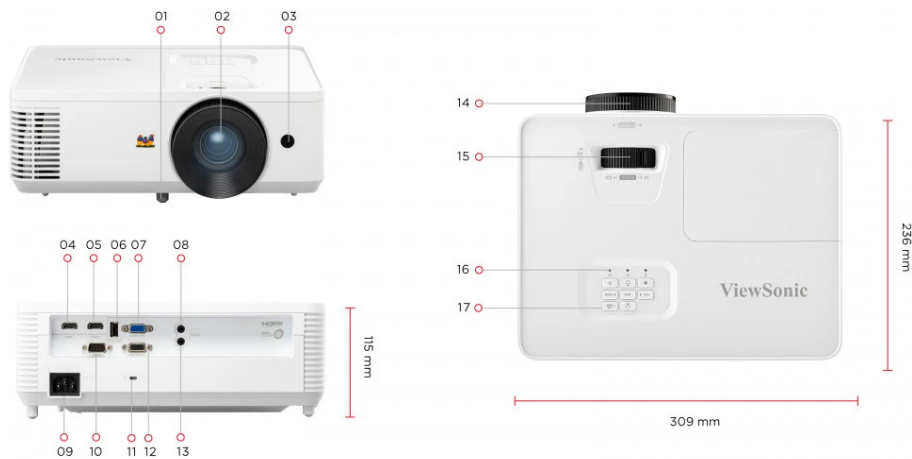

SPECIFICATION

Native Resolution:	1280x800
Brightness:	4500 (ANSI Lumens)
Contrast Ratio with SuperEco Mode:	12500:1
Display Color:	1.07 Billion Colors
Light Source Type:	240W UHP Lamp
Light Source Life (hours) with Normal Mode:	4000
Light Source Life (hours) with SuperEco Mode:	12000
Lens:	F=2.41-2.53, f=21.85-24mm
Projection Offset:	124.8%+/-10%
Throw Ratio:	1.544-1.72
Optical Zoom:	1.1x
Digital Zoom:	0.8x-2.0x
Image Size:	30"-300"
Throw Distance:	1.00m-11.11m (100"@3.33m)
Keystone:	+/- 40° (V)
Audible Noise (Normal):	34dB
Audible Noise (Eco):	25dB
Input Lag:	33.2ms
Resolution Support:	VGA(640 x 480) to FullHD(1920 x 1080)
HDTV Compatibility:	480i, 480p, 576i, 576p, 720p, 1080i, 1080p
Horizontal Frequency:	15K-102KHz
Vertical Scan Rate:	23-120Hz

OTHERS

Power Supply Voltage:	100-240V+/- 10%, 50/60Hz (AC in)
Power Consumption:	Normal: 295W Standby: <0.5W
Operating Temperature:	0~40°C
Carton:	Brown
Net Weight:	2.70kg
Gross Weight:	3.80Kg
Dimensions (WxDxH) with Adjustment Foot:	309x234x115mm
Packing Dimensions:	400x337x168mm
OSD Language:	English, German, French, Swedish, Spanish, Portuguese, Polish, Dutch, T. Chine: Finnish, Korean, Russian, Hungarian, Czech, Arabic, Thai, Turkish, Vietnamese, Italian, Total 22 languages
User Guide Language:	English, S-Chinese, T-Chinese, Finnish, French, German, Italian, Japanese, Korean, Polish, Portuguese, Russian, Span Total 15 languages