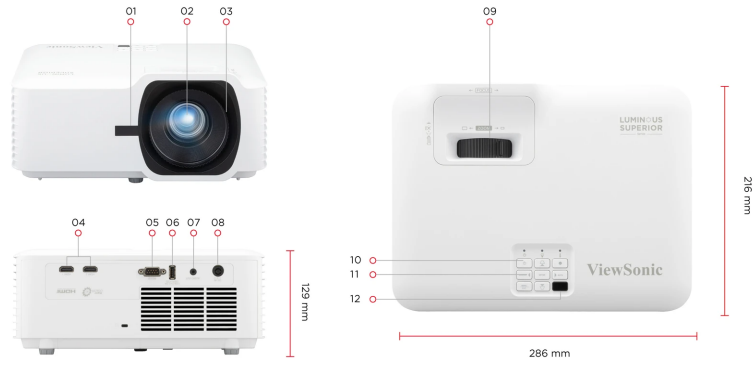

Product Description

The LS740W belongs to ViewSonic's Luminous Superior series, a lamp-free high-brightness projector line up designed for commercial and educational spaces. With its adoption of the 3rd generation laser phosphor technology, it delivers 5,000 ANSI Lumens for up to 30,000 hours, ensuring bright and vivid images without lamp replacement. The lamp-free design offers an eco-friendly and cost-effective solution, while the projector's light weight and compact design reduces transportation costs. With up to 300" projection and high native contrast, it is well-suited for boardrooms, lecture halls, and public spaces. This projector features a 1.3x optical zoom, H/V keystone, 4 corner adjustment, 360° projection, and a portrait mode for easy setup and versatile applications.

OTHERS

Power Supply Voltage:	Power adaptor: Input: 100~240V Output: 19.5VDC / 11.79A
Power Consumption:	Normal: 210W Standby: <0.5W
Operating Temperature:	0~40°C
Carton:	Brown
Net Weight:	3.00kg
Gross Weight:	4.70kg
Dimensions (WxDxH) with Adjustment Foot:	286x216x129mm
Packing Dimensions:	400x280x155mm
OSD Language:	English, French, Spanish, Thai, Korean, German, Italian, Russian, Swedish, Dutch, Polish, Czech, T-Chinese, S- Chinese, Japanese, Turkish, Portuguese, Finnish, Indonesian, Arabic, Vietnamese, Hungarian, Norsk, total 23 languages
User Guide Language:	English, S-Chinese, T- Chinese, Indonesian, Finish, French, German, Italian, Japanese, Korean, Polish, Portuguese, Russian, Spanish, Swedish, Turkish, Arabic, Czech, Thai, Vietnamese, total 20 languages