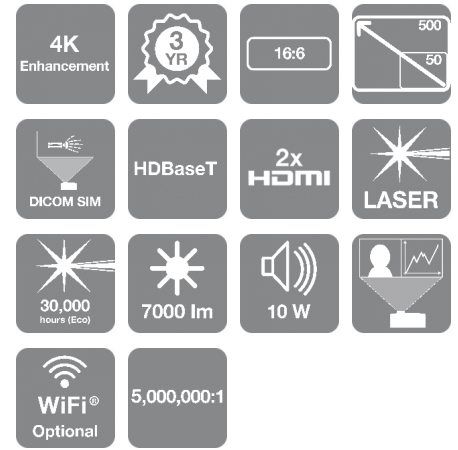

DATASHEET / BROCHURE

KEY FEATURES

- **7,000-lumen brightness**
  Sharp images and vivid colours, even in well-lit rooms
- **4KE resolution**
  Sharp 4KE images for excellent clarity
- **BYOD connectivity**
  with optional wireless or wired and HDBaseT
- **Effortless, flexible installation**
  Lightweight and compact design with wide lens shift
- **Large image**
  Scalable display size of up to 500 inches

EPSON®