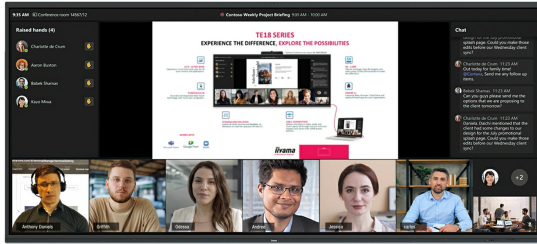

IFP INTERACTIVE DISPLAYS

INFORMATION

92" Ultra-wide Interactive 5K UHD display with 21:9 panoramic view

- The TE9218UWI-B1AG is a revolutionary 92" 5K UHD Interactive Touchscreen that brings a new level of collaboration and engagement to your workspace. Boasting cutting-edge technology and a host of impressive features and functionalities, this interactive display is designed to transform the way you work, communicate, and share ideas. Whether it's for boardrooms, classrooms, or collaborative meeting spaces, this 92" 21:9 Ultra-Wide interactive touchscreen is the ultimate tool to foster creativity, productivity, and seamless communication.

Microsoft Teams Front Row

Take your collaboration to the next level with your preferred integration of Microsoft Teams Front Row. This feature allows you to seamlessly host or join virtual meetings and video conferences using the interactive touchscreen as your central communication hub.

21:9 Ultra-Wide Screen

With an ultra-wide aspect ratio, this interactive touchscreen provides an expansive canvas to accommodate multiple content windows side-by-side, enhancing multitasking capabilities. The 21:9 Ultra Wide format is also the perfect optimisation for Microsoft Teams Front Row delivering an exceptional experience and meeting room equity for all attendees.