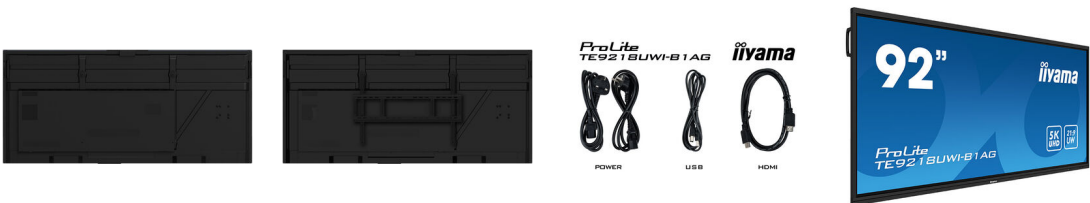

All trademarks and registered trademarks acknowledged. E & O E. Specification subject to change without notice. All LCD's comply with ISO-9241-307:2008 in connection with pixel defects. © IIYAMA CORPORATION. ALL RIGHTS RESERVED