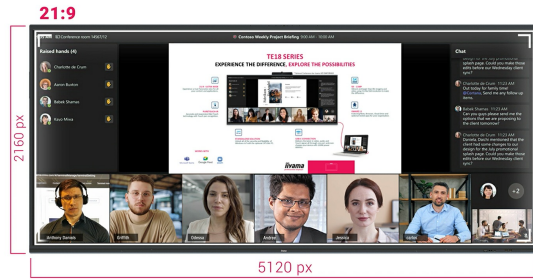

IFP INTERACTIVE DISPLAYS

INFORMATION

92" Ultra-wide Interactive 5K UHD display with 21:9 panoramic view

- The TE9218UWI-B1AG is a revolutionary 92" 5K UHD Interactive Touchscreen that brings a new level of collaboration and engagement to your workspace. Boasting cutting-edge technology and a host of impressive features and functionalities, this interactive display is designed to transform the way you work, communicate, and share ideas. Whether it's for boardrooms, classrooms, or collaborative meeting spaces, this 92" 21:9 Ultra-Wide interactive touchscreen is the ultimate tool to foster creativity, productivity, and seamless communication.

Microsoft Teams Front Row

Take your collaboration to the next level with your preferred integration of Microsoft Teams Front Row. This feature allows you to seamlessly host or join virtual meetings and video conferences using the interactive touchscreen as your central communication hub.

21:9 Ultra-Wide Screen

With an ultra-wide aspect ratio, this interactive touchscreen provides an expansive canvas to accommodate multiple content windows side-by-side, enhancing multitasking capabilities. The 21:9 Ultra Wide format is also the perfect optimisation for Microsoft Teams Front Row delivering an exceptional experience and meeting room equity for all attendees.