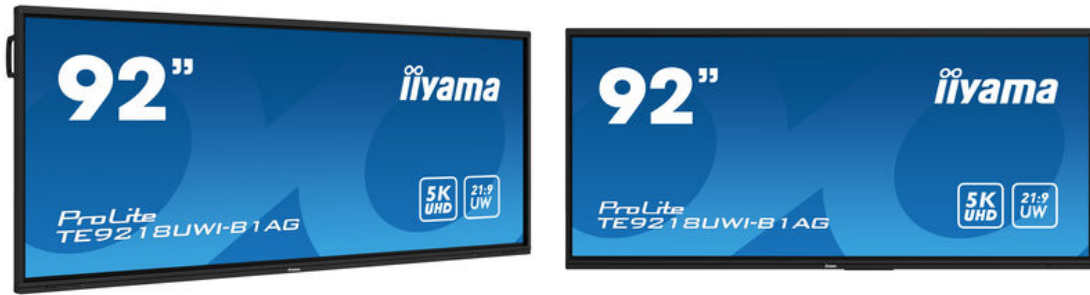

All trademarks and registered trademarks acknowledged. E & O E. Specification subject to change without notice. All LCD's comply with ISO-9241-307:2008 in connection with pixel defects. © IIYAMA CORPORATION. ALL RIGHTS RESERVED