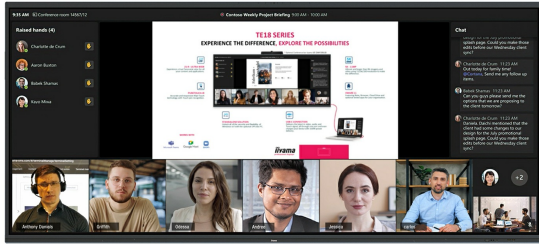

IFP INTERACTIVE DISPLAYS

INFORMATION

105" Ultra-wide Interactive 5K UHD display with 21:9 panoramic view

- The TE10518UWI-B1AG is a revolutionary 105" 5K UHD Interactive Touchscreen that brings a new level of collaboration and engagement to your workspace. Boasting cutting-edge technology and a host of impressive features and functionalities, this interactive display is designed to transform the way you work, communicate, and share ideas. Whether it's for boardrooms, classrooms, or collaborative meeting spaces, this 105" 21:9 Ultra-Wide interactive touchscreen is the ultimate tool to foster creativity, productivity, and seamless communication.

Microsoft Teams Front Row

Take your collaboration to the next level with your preferred integration of Microsoft Teams Front Row. This feature allows you to seamlessly host or join virtual meetings and video conferences using the interactive touchscreen as your central communication hub.