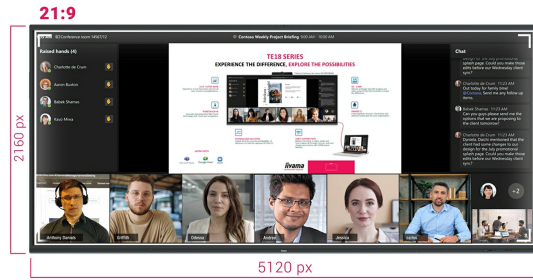

IFP INTERACTIVE DISPLAYS

INFORMATION

105" Ultra-wide Interactive 5K UHD display with 21:9 panoramic view

- The TE10518UWI-B1AG is a revolutionary 105" 5K UHD Interactive Touchscreen that brings a new level of collaboration and engagement to your workspace. Boasting cutting-edge technology and a host of impressive features and functionalities, this interactive display is designed to transform the way you work, communicate, and share ideas. Whether it's for boardrooms, classrooms, or collaborative meeting spaces, this 105" 21:9 Ultra-Wide interactive touchscreen is the ultimate tool to foster creativity, productivity, and seamless communication.

Microsoft Teams Front Row

Take your collaboration to the next level with your preferred integration of Microsoft Teams Front Row. This feature allows you to seamlessly host or join virtual meetings and video conferences using the interactive touchscreen as your central communication hub.