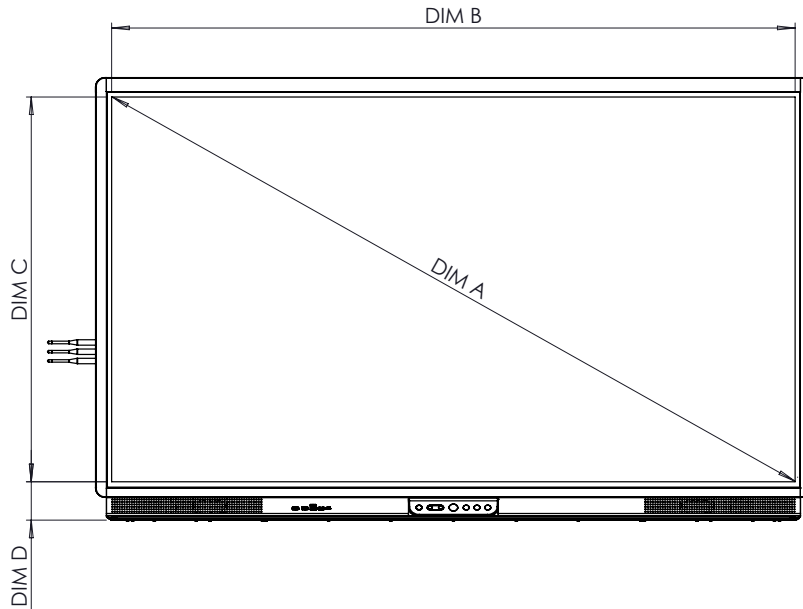

DIM ID	DIMENSION
E	132mm [5.2in]
F	88mm [3.5in]
G	1208mm [47.6in]
H	1975mm [77.8in]
I	800mm [31.5in]
J	600mm [23.6in]
K	326.6mm [12.9in]
L	281.6mm [11.09in]

ActivPanel 9

TECHNICAL DRAWINGS - AP9-A65-V-NA

65"

Front

DIM	DIMENSION (mm)
A	1642mm [64.6in]
B	1430mm [56.3in]
C	806mm [31.7in]
D	93mm [3.6in]
E	128mm [5.0in]
F	85mm [3.4in]
G	945mm [37.2in]
H	1508mm [59.4in]
I	600mm [23.6in]
J	400mm [15.7in]
K	305mm [12.0in]
L	240mm [9.4in]

Back

Side

ActivPanel 9

TECHNICAL DRAWINGS - AP9-A75-V-NA

75"

Front

DIM	DIMENSION (mm)
A	1896mm [74.7in]
B	1652mm [65.0in]
C	930mm [36.6in]
D	93mm [3.6in]
E	128mm [5.0in]
F	86mm [3.4in]
G	1070mm [42.1in]
H	1730mm [68.1in]
I	800mm [31.5in]
J	400mm [15.7in]
K	446mm [17.5in]
L	224mm [8.8in]

Back

Side

ActivPanel 9

TECHNICAL DRAWINGS - AP9-A86-V-NA

86"

Front

DIM	DIMENSION (mm)
A	2177mm [85.7in]
B	1897mm [74.7in]
C	1068mm [42.0in]
D	93mm [3.6in]
E	128mm [5.0in]
F	86mm [3.4in]
G	1207mm [47.5in]
H	1975mm [77.8in]
I	800mm [31.5in]
J	600mm [23.6in]
K	316mm [12.4in]
L	291mm [11.5in]