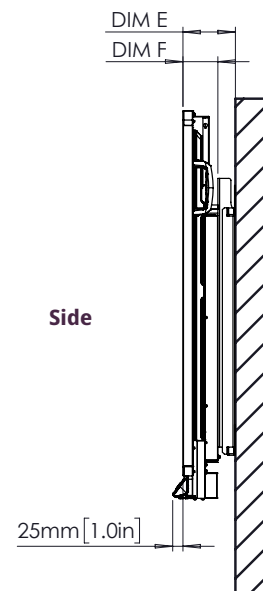

75"

Front

DIM	DIMENSION (mm)
A	1897mm [74.7in]
B	1652mm [65.0in]
C	930mm [36.61in]
D	93mm [3.6in]

Back

DIM ID	DIMENSION
E	130mm [5.1in]
F	88mm [3.5in]
G	1070mm [42.1in]
H	1730mm [68.1in]
I	800mm [31.5in]
J	400mm [15.75in]
K	357.6mm [14.1in]
L	312.6mm [12.31in]

DIM ID	DIMENSION
E	132mm [5.2in]
F	88mm [3.5in]
G	1208mm [47.6in]
H	1975mm [77.8in]
I	800mm [31.5in]
J	600mm [23.6in]
K	326.6mm [12.9in]
L	281.6mm [11.09in]

ActivPanel 9

TECHNICAL DRAWINGS - AP9-A65-V-NA

65"

Front

DIM	DIMENSION (mm)
A	1642mm [64.6in]
B	1430mm [56.3in]
C	806mm [31.7in]
D	93mm [3.6in]
E	128mm [5.0in]
F	85mm [3.4in]
G	945mm [37.2in]
H	1508mm [59.4in]
I	600mm [23.6in]
J	400mm [15.7in]
K	305mm [12.0in]
L	240mm [9.4in]

Back

Side

ActivPanel 9

TECHNICAL DRAWINGS - AP9-A75-V-NA

75"

Front

DIM	DIMENSION (mm)
A	1896mm [74.7in]
B	1652mm [65.0in]
C	930mm [36.6in]
D	93mm [3.6in]
E	128mm [5.0in]
F	86mm [3.4in]
G	1070mm [42.1in]
H	1730mm [68.1in]
I	800mm [31.5in]
J	400mm [15.7in]
K	446mm [17.5in]
L	224mm [8.8in]