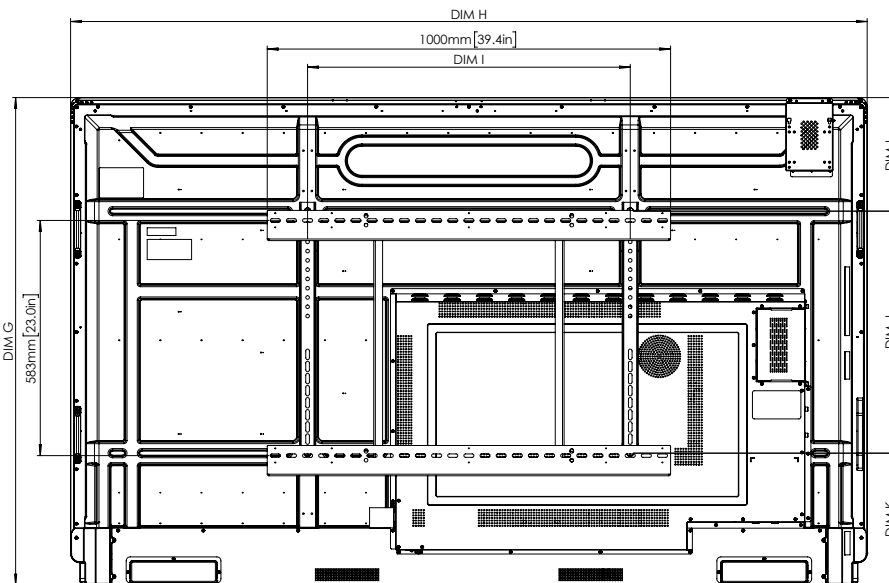

Back

Side

DIM ID	DIMENSION
E	131mm [5.2in]
F	88mm [3.5in]
G	946mm [37.2in]
H	1509mm [59.4in]
I	600mm [23.6in]
J	400mm [15.75in]
K	295.3mm [11.6in]
L	250.4mm [9.9in]

ActivPanel 9

TECHNICAL DRAWINGS - AP9-A75-NA

75"

Front

DIM	DIMENSION (mm)
A	1897mm [74.7in]
B	1652mm [65.0in]
C	930mm [36.61in]
D	93mm [3.6in]

Back

DIM ID	DIMENSION
E	130mm [5.1in]
F	88mm [3.5in]
G	1070mm [42.1in]
H	1730mm [68.1in]
I	800mm [31.5in]
J	400mm [15.75in]
K	357.6mm [14.1in]
L	312.6mm [12.31in]

Side

ActivPanel 9

TECHNICAL DRAWINGS - AP9-A86-NA

86"

Front

DIM	DIMENSION (mm)
A	2177mm [85.7in]
B	1897mm [74.7in]
C	1068mm [42.0in]
D	93mm [3.6in]

Back

Side

DIM ID	DIMENSION
E	132mm [5.2in]
F	88mm [3.5in]
G	1208mm [47.6in]
H	1975mm [77.8in]
I	800mm [31.5in]
J	600mm [23.6in]
K	326.6mm [12.9in]
L	281.6mm [11.09in]

ActivPanel 9

TECHNICAL DRAWINGS - AP9-A65-V-NA