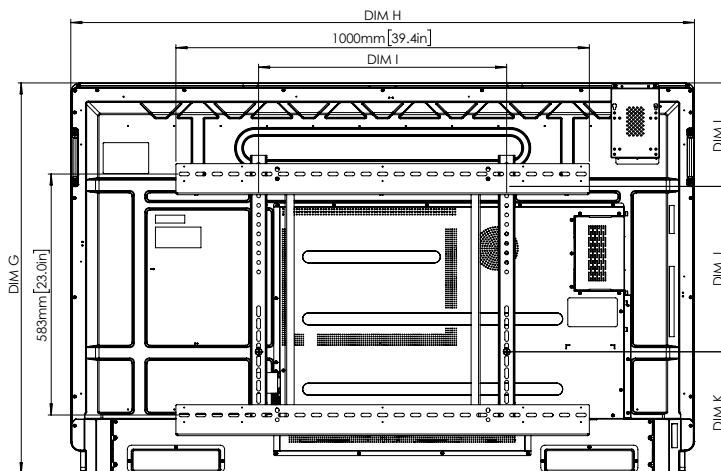

EDUCATION SOFTWARE LICENSE

ActivInspire® Professional Single User	Included
--	----------

ActivPanel 9

TECHNICAL DRAWINGS - AP9-A65-NA

65"

Front

DIM	DIMENSION (mm)
A	1640mm [64.6in]
B	1429mm [56.3in]
C	805mm [31.7in]
D	93mm [3.7in]

Back

Side

DIM ID	DIMENSION
E	131mm [5.2in]
F	88mm [3.5in]
G	946mm [37.2in]
H	1509mm [59.4in]
I	600mm [23.6in]
J	400mm [15.75in]
K	295.3mm [11.6in]
L	250.4mm [9.9in]

ActivPanel 9

TECHNICAL DRAWINGS - AP9-A75-NA

75"

Front

DIM	DIMENSION (mm)
A	1897mm [74.7in]
B	1652mm [65.0in]
C	930mm [36.61in]
D	93mm [3.6in]

Back

DIM ID	DIMENSION
E	130mm [5.1in]
F	88mm [3.5in]
G	1070mm [42.1in]
H	1730mm [68.1in]
I	800mm [31.5in]
J	400mm [15.75in]
K	357.6mm [14.1in]
L	312.6mm [12.31in]

Side

ActivPanel 9

TECHNICAL DRAWINGS - AP9-A86-NA

86"

Front

DIM	DIMENSION (mm)
A	2177mm [85.7in]
B	1897mm [74.7in]
C	1068mm [42.0in]
D	93mm [3.6in]

Back

Side