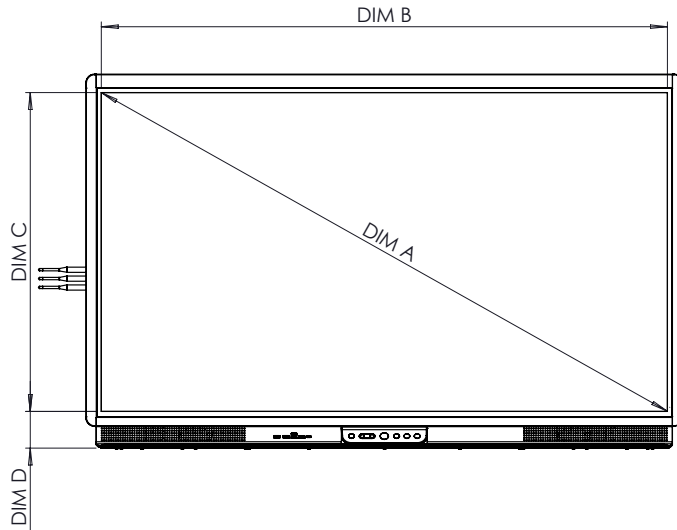

ActivPanel 9

TECHNICAL DRAWINGS - AP9-A65-V-NA

65"

Front