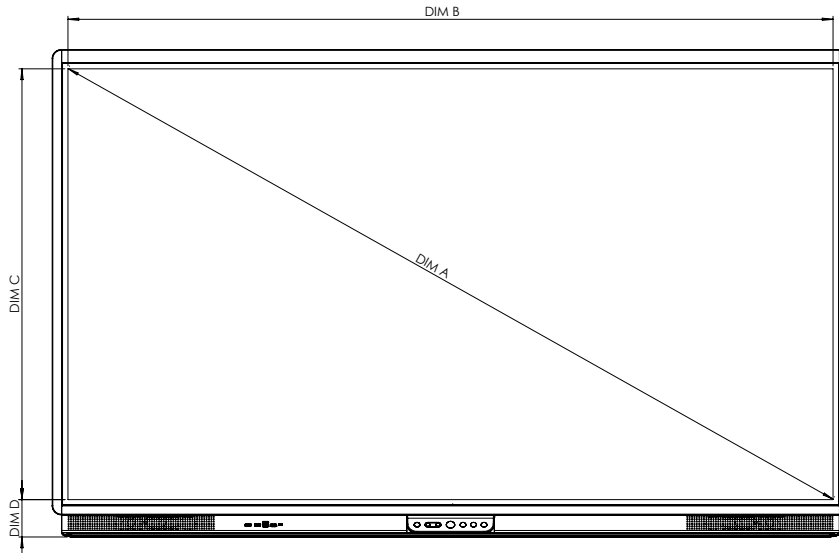

Back

Side

DIM ID	DIMENSION
E	131mm [5.2in]
F	88mm [3.5in]
G	946mm [37.2in]
H	1509mm [59.4in]
I	600mm [23.6in]
J	400mm [15.75in]
K	295.3mm [11.6in]
L	250.4mm [9.9in]

ActivPanel 9

TECHNICAL DRAWINGS - AP9-A75-NA

75"

Front

DIM	DIMENSION (mm)
A	1897mm [74.7in]
B	1652mm [65.0in]
C	930mm [36.61in]
D	93mm [3.6in]

Back

DIM ID	DIMENSION
E	130mm [5.1in]
F	88mm [3.5in]
G	1070mm [42.1in]
H	1730mm [68.1in]
I	800mm [31.5in]
J	400mm [15.75in]
K	357.6mm [14.1in]
L	312.6mm [12.31in]

Side

ActivPanel 9

TECHNICAL DRAWINGS - AP9-A86-NA

86"

Front

DIM	DIMENSION (mm)
A	2177mm [85.7in]
B	1897mm [74.7in]
C	1068mm [42.0in]
D	93mm [3.6in]

Back

Side

DIM ID	DIMENSION
E	132mm [5.2in]
F	88mm [3.5in]
G	1208mm [47.6in]
H	1975mm [77.8in]
I	800mm [31.5in]
J	600mm [23.6in]
K	326.6mm [12.9in]
L	281.6mm [11.09in]

ActivPanel 9

TECHNICAL DRAWINGS - AP9-A65-V-NA