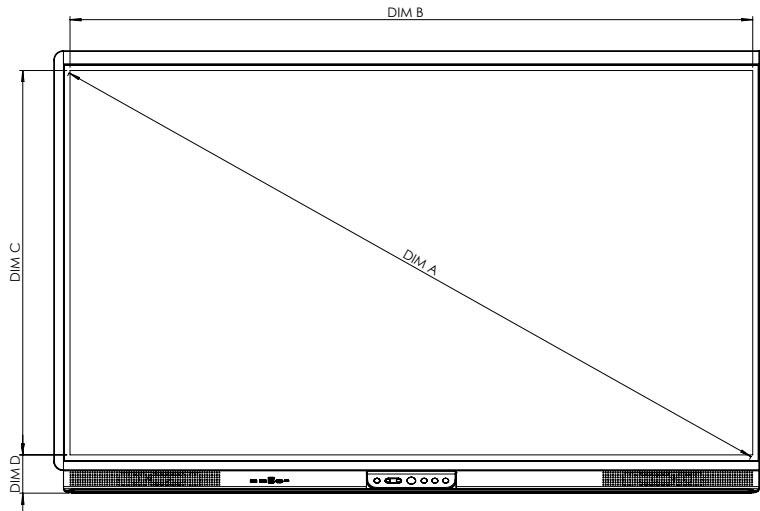

Back

Side

DIM ID	DIMENSION
E	131mm [5.2in]
F	88mm [3.5in]
G	946mm [37.2in]
H	1509mm [59.4in]
I	600mm [23.6in]
J	400mm [15.75in]
K	295.3mm [11.6in]
L	250.4mm [9.9in]

ActivPanel 9

TECHNICAL DRAWINGS - AP9-A75-NA

75"

Front

DIM	DIMENSION (mm)
A	1897mm [74.7in]
B	1652mm [65.0in]
C	930mm [36.61in]
D	93mm [3.6in]

Back

DIM ID	DIMENSION
E	130mm [5.1in]
F	88mm [3.5in]
G	1070mm [42.1in]
H	1730mm [68.1in]
I	800mm [31.5in]
J	400mm [15.75in]
K	357.6mm [14.1in]
L	312.6mm [12.31in]

Side

ActivPanel 9

TECHNICAL DRAWINGS - AP9-A86-NA

86"

Front

DIM	DIMENSION (mm)
A	2177mm [85.7in]
B	1897mm [74.7in]
C	1068mm [42.0in]
D	93mm [3.6in]

Back

Side