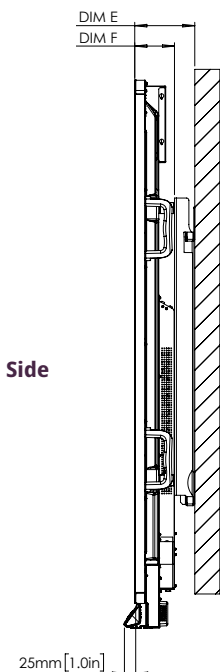

Back

Side

DIM ID	DIMENSION
E	131mm [5.2in]
F	88mm [3.5in]
G	946mm [37.2in]
H	1509mm [59.4in]
I	600mm [23.6in]
J	400mm [15.75in]
K	295.3mm [11.6in]
L	250.4mm [9.9in]

ActivPanel 9

TECHNICAL DRAWINGS - AP9-A75-NA

75"

Front

DIM	DIMENSION (mm)
A	1897mm [74.7in]
B	1652mm [65.0in]
C	930mm [36.61in]
D	93mm [3.6in]

Back

DIM ID	DIMENSION
E	130mm [5.1in]
F	88mm [3.5in]
G	1070mm [42.1in]
H	1730mm [68.1in]
I	800mm [31.5in]
J	400mm [15.75in]
K	357.6mm [14.1in]
L	312.6mm [12.31in]

Side

ActivPanel 9

TECHNICAL DRAWINGS - AP9-A86-NA

86"

Front

DIM	DIMENSION (mm)
A	2177mm [85.7in]
B	1897mm [74.7in]
C	1068mm [42.0in]
D	93mm [3.6in]

Back

Side

DIM ID	DIMENSION
E	132mm [5.2in]
F	88mm [3.5in]
G	1208mm [47.6in]
H	1975mm [77.8in]
I	800mm [31.5in]
J	600mm [23.6in]
K	326.6mm [12.9in]
L	281.6mm [11.09in]

ActivPanel 9

TECHNICAL DRAWINGS - AP9-A65-V-NA