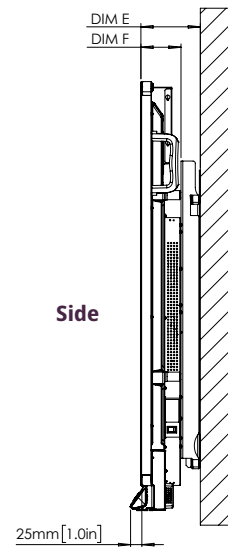

EDUCATION SOFTWARE LICENSE

ActivInspire® Professional Single User	Included
--	----------

ActivPanel 9

TECHNICAL DRAWINGS - AP9-A65-NA

65"

Front

DIM	DIMENSION (mm)
A	1640mm [64.6in]
B	1429mm [56.3in]
C	805mm [31.7in]
D	93mm [3.7in]

Back

Side

DIM ID	DIMENSION
E	131mm [5.2in]
F	88mm [3.5in]
G	946mm [37.2in]
H	1509mm [59.4in]
I	600mm [23.6in]
J	400mm [15.75in]
K	295.3mm [11.6in]
L	250.4mm [9.9in]

ActivPanel 9

TECHNICAL DRAWINGS - AP9-A75-NA

75"

Front

DIM	DIMENSION (mm)
A	1897mm [74.7in]
B	1652mm [65.0in]
C	930mm [36.61in]
D	93mm [3.6in]

Back

DIM ID	DIMENSION
E	130mm [5.1in]
F	88mm [3.5in]
G	1070mm [42.1in]
H	1730mm [68.1in]
I	800mm [31.5in]
J	400mm [15.75in]
K	357.6mm [14.1in]
L	312.6mm [12.31in]

Side

ActivPanel 9

TECHNICAL DRAWINGS - AP9-A86-NA

86"

Front

DIM	DIMENSION (mm)
A	2177mm [85.7in]
B	1897mm [74.7in]
C	1068mm [42.0in]
D	93mm [3.6in]

Back

Side