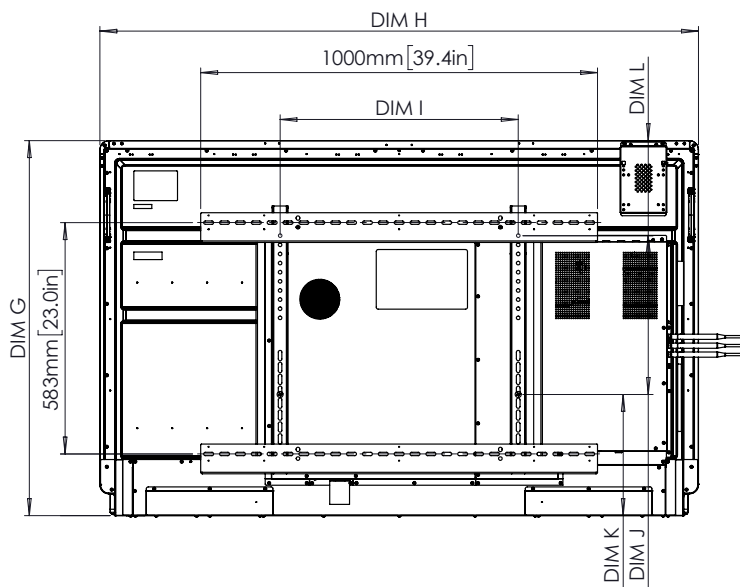

DIM	DIMENSION (mm)
A	1642mm [64.6in]
B	1430mm [56.3in]
C	806mm [31.7in]
D	93mm [3.6in]
E	128mm [5.0in]
F	85mm [3.4in]
G	945mm [37.2in]
H	1508mm [59.4in]
I	600mm [23.6in]
J	400mm [15.7in]
K	305mm [12.0in]
L	240mm [9.4in]

Back