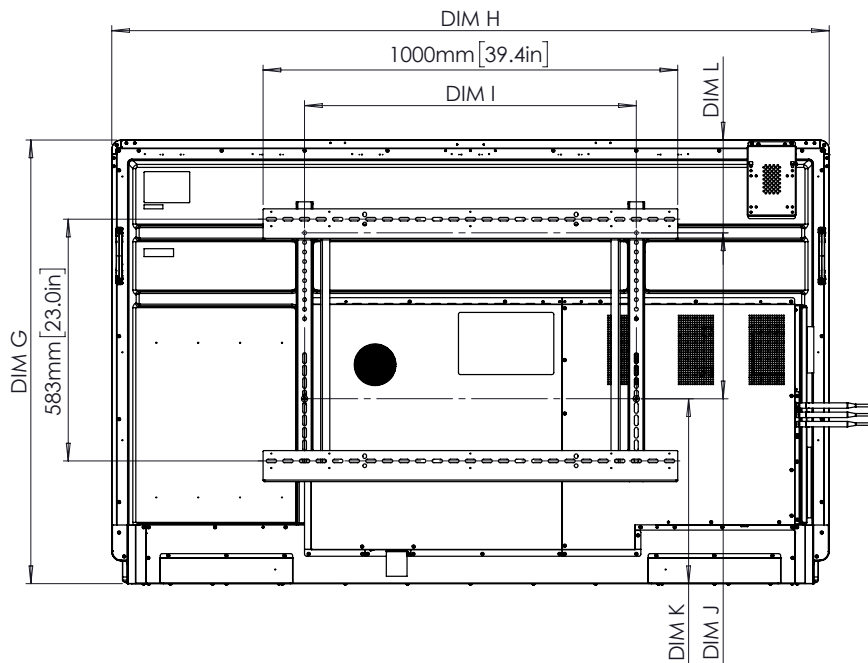

75"

Front

DIM	DIMENSION (mm)
A	1897mm [74.7in]
B	1652mm [65.0in]
C	930mm [36.61in]
D	93mm [3.6in]

Back

DIM ID	DIMENSION
E	130mm [5.1in]
F	88mm [3.5in]
G	1070mm [42.1in]
H	1730mm [68.1in]
I	800mm [31.5in]
J	400mm [15.75in]
K	357.6mm [14.1in]
L	312.6mm [12.31in]

65"

Front

DIM	DIMENSION (mm)
A	1642mm [64.6in]
B	1430mm [56.3in]
C	806mm [31.7in]
D	93mm [3.6in]
E	128mm [5.0in]
F	85mm [3.4in]
G	945mm [37.2in]
H	1508mm [59.4in]
I	600mm [23.6in]
J	400mm [15.7in]
K	305mm [12.0in]
L	240mm [9.4in]

Back

Side

ActivPanel 9

TECHNICAL DRAWINGS - AP9-A75-V-NA

75"

Front

DIM	DIMENSION (mm)
A	1896mm [74.7in]
B	1652mm [65.0in]
C	930mm [36.6in]
D	93mm [3.6in]
E	128mm [5.0in]
F	86mm [3.4in]
G	1070mm [42.1in]
H	1730mm [68.1in]
I	800mm [31.5in]
J	400mm [15.7in]
K	446mm [17.5in]
L	224mm [8.8in]

Back

Side

ActivPanel 9

TECHNICAL DRAWINGS - AP9-A86-V-NA

86"

Front

DIM	DIMENSION (mm)
A	2177mm [85.7in]
B	1897mm [74.7in]
C	1068mm [42.0in]
D	93mm [3.6in]
E	128mm [5.0in]
F	86mm [3.4in]
G	1207mm [47.5in]
H	1975mm [77.8in]
I	800mm [31.5in]
J	600mm [23.6in]
K	316mm [12.4in]
L	291mm [11.5in]