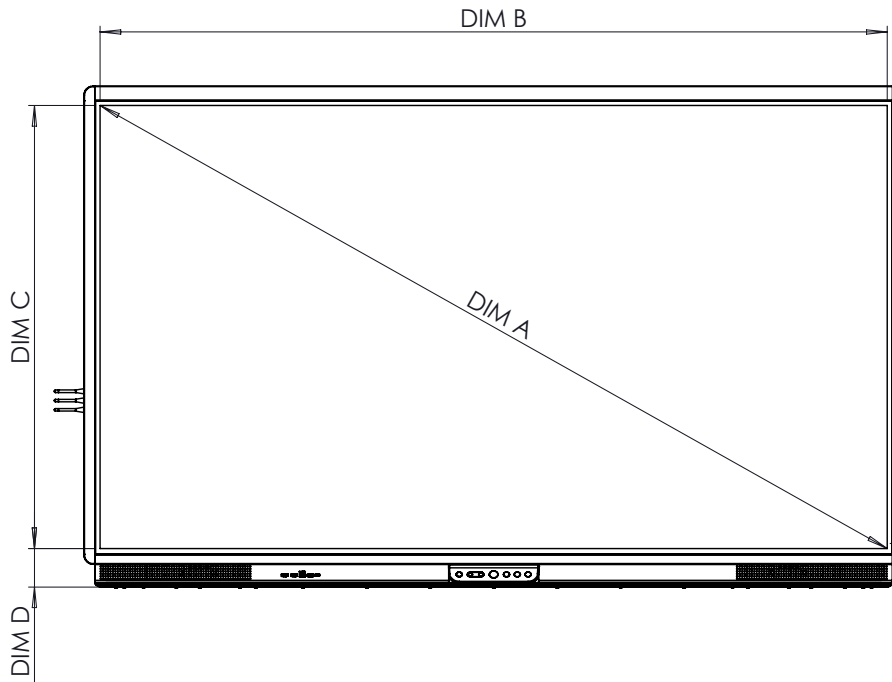

75"

Front

DIM	DIMENSION (mm)
A	1897mm [74.7in]
B	1652mm [65.0in]
C	930mm [36.61in]
D	93mm [3.6in]

Back

DIM ID	DIMENSION
E	130mm [5.1in]
F	88mm [3.5in]
G	1070mm [42.1in]
H	1730mm [68.1in]
I	800mm [31.5in]
J	400mm [15.75in]
K	357.6mm [14.1in]
L	312.6mm [12.31in]

DIM ID	DIMENSION
E	132mm [5.2in]
F	88mm [3.5in]
G	1208mm [47.6in]
H	1975mm [77.8in]
I	800mm [31.5in]
J	600mm [23.6in]
K	326.6mm [12.9in]
L	281.6mm [11.09in]

ActivPanel 9

TECHNICAL DRAWINGS - AP9-A65-V-NA

Back

Side

ActivPanel 9

TECHNICAL DRAWINGS - AP9-A75-V-NA

75"

Front

DIM	DIMENSION (mm)
A	1896mm [74.7in]
B	1652mm [65.0in]
C	930mm [36.6in]
D	93mm [3.6in]
E	128mm [5.0in]
F	86mm [3.4in]
G	1070mm [42.1in]
H	1730mm [68.1in]
I	800mm [31.5in]
J	400mm [15.7in]
K	446mm [17.5in]
L	224mm [8.8in]

Back

Side

ActivPanel 9

TECHNICAL DRAWINGS - AP9-A86-V-NA

86"

Front

DIM	DIMENSION (mm)
A	2177mm [85.7in]
B	1897mm [74.7in]
C	1068mm [42.0in]
D	93mm [3.6in]
E	128mm [5.0in]
F	86mm [3.4in]
G	1207mm [47.5in]
H	1975mm [77.8in]
I	800mm [31.5in]
J	600mm [23.6in]
K	316mm [12.4in]
L	291mm [11.5in]