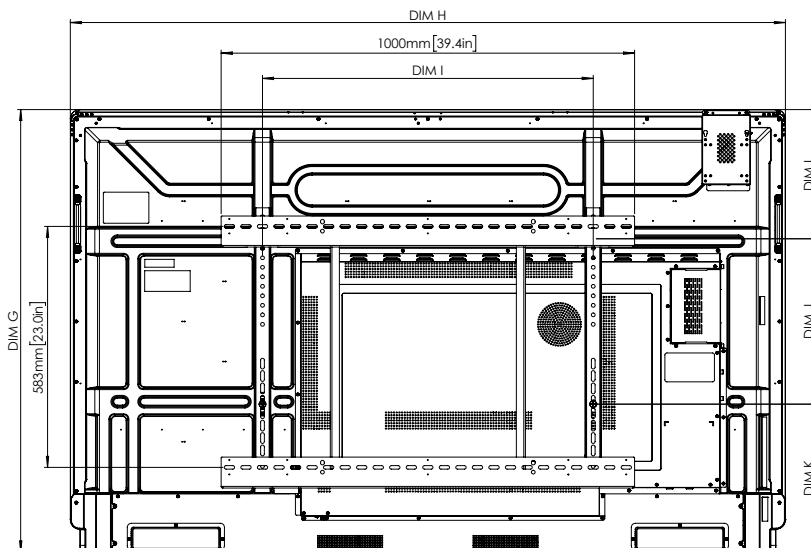

Back

Side

DIM ID	DIMENSION
E	131mm [5.2in]
F	88mm [3.5in]
G	946mm [37.2in]
H	1509mm [59.4in]
I	600mm [23.6in]
J	400mm [15.75in]
K	295.3mm [11.6in]
L	250.4mm [9.9in]

ActivPanel 9

TECHNICAL DRAWINGS - AP9-A75-NA

75"

Front

DIM	DIMENSION (mm)
A	1897mm [74.7in]
B	1652mm [65.0in]
C	930mm [36.61in]
D	93mm [3.6in]

Back

DIM ID	DIMENSION
E	130mm [5.1in]
F	88mm [3.5in]
G	1070mm [42.1in]
H	1730mm [68.1in]
I	800mm [31.5in]
J	400mm [15.75in]
K	357.6mm [14.1in]
L	312.6mm [12.31in]

Side

ActivPanel 9

TECHNICAL DRAWINGS - AP9-A86-NA

86"

Front

DIM	DIMENSION (mm)
A	2177mm [85.7in]
B	1897mm [74.7in]
C	1068mm [42.0in]
D	93mm [3.6in]

Back

Side

DIM ID	DIMENSION
E	132mm [5.2in]
F	88mm [3.5in]
G	1208mm [47.6in]
H	1975mm [77.8in]
I	800mm [31.5in]
J	600mm [23.6in]
K	326.6mm [12.9in]
L	281.6mm [11.09in]

ActivPanel 9

TECHNICAL DRAWINGS - AP9-A65-V-NA