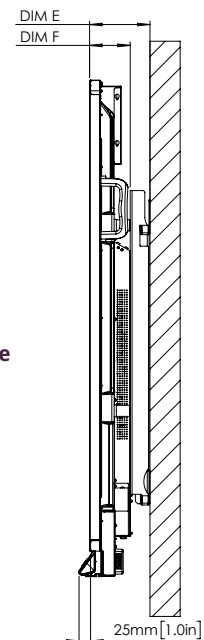

Back

Side

DIM ID	DIMENSION
E	131mm [5.2in]
F	88mm [3.5in]
G	946mm [37.2in]
H	1509mm [59.4in]
I	600mm [23.6in]
J	400mm [15.75in]
K	295.3mm [11.6in]
L	250.4mm [9.9in]

ActivPanel 9

TECHNICAL DRAWINGS - AP9-A75-NA

75"

Front

DIM	DIMENSION (mm)
A	1897mm [74.7in]
B	1652mm [65.0in]
C	930mm [36.61in]
D	93mm [3.6in]

Back

DIM ID	DIMENSION
E	130mm [5.1in]
F	88mm [3.5in]
G	1070mm [42.1in]
H	1730mm [68.1in]
I	800mm [31.5in]
J	400mm [15.75in]
K	357.6mm [14.1in]
L	312.6mm [12.31in]

Side

ActivPanel 9

TECHNICAL DRAWINGS - AP9-A86-NA

86"

Front

DIM	DIMENSION (mm)
A	2177mm [85.7in]
B	1897mm [74.7in]
C	1068mm [42.0in]
D	93mm [3.6in]

Back

Side

DIM ID	DIMENSION
E	132mm [5.2in]
F	88mm [3.5in]
G	1208mm [47.6in]
H	1975mm [77.8in]
I	800mm [31.5in]
J	600mm [23.6in]
K	326.6mm [12.9in]
L	281.6mm [11.09in]

ActivPanel 9

TECHNICAL DRAWINGS - AP9-A65-V-NA