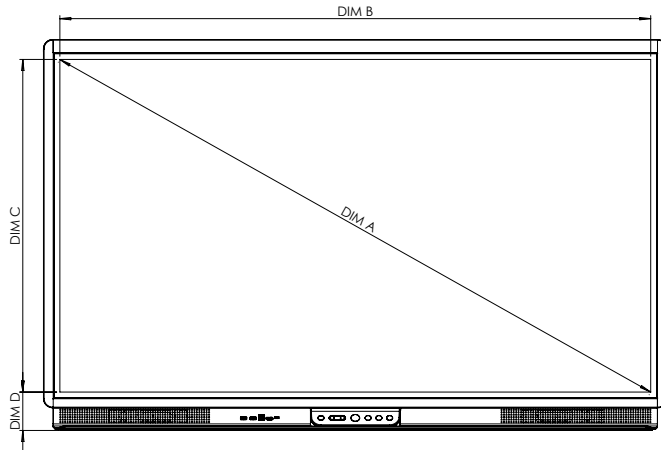

EDUCATION SOFTWARE LICENSE

ActivInspire® Professional Single User	Included
--	----------

ActivPanel 9

TECHNICAL DRAWINGS - AP9-A65-NA

65"

Front

DIM	DIMENSION (mm)
A	1640mm [64.6in]
B	1429mm [56.3in]
C	805mm [31.7in]
D	93mm [3.7in]

Back

Side

DIM ID	DIMENSION
E	131mm [5.2in]
F	88mm [3.5in]
G	946mm [37.2in]
H	1509mm [59.4in]
I	600mm [23.6in]
J	400mm [15.75in]
K	295.3mm [11.6in]
L	250.4mm [9.9in]

ActivPanel 9

TECHNICAL DRAWINGS - AP9-A75-NA

75"

Front

DIM	DIMENSION (mm)
A	1897mm [74.7in]
B	1652mm [65.0in]
C	930mm [36.61in]
D	93mm [3.6in]

Back

DIM ID	DIMENSION
E	130mm [5.1in]
F	88mm [3.5in]
G	1070mm [42.1in]
H	1730mm [68.1in]
I	800mm [31.5in]
J	400mm [15.75in]
K	357.6mm [14.1in]
L	312.6mm [12.31in]