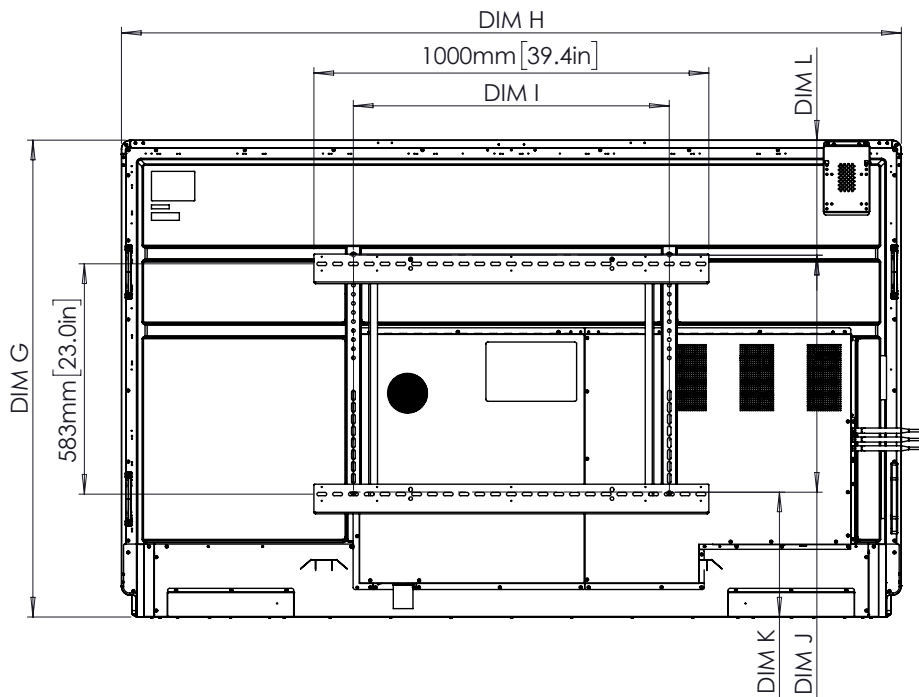

DIM	DIMENSION (mm)
A	2177mm [85.7in]
B	1897mm [74.7in]
C	1068mm [42.0in]
D	93mm [3.6in]
E	128mm [5.0in]
F	86mm [3.4in]
G	1207mm [47.5in]
H	1975mm [77.8in]
I	800mm [31.5in]
J	600mm [23.6in]
K	316mm [12.4in]
L	291mm [11.5in]

Back