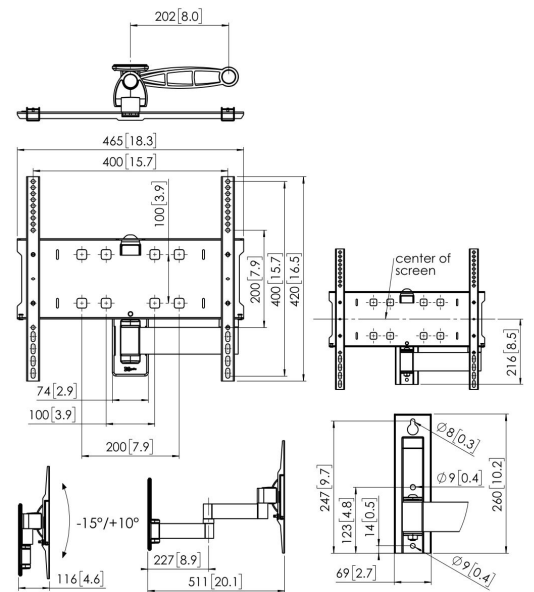

## PFW 3040 Display Wall Mount turn & tilt

The safe and elegant PFW 3000 Series is designed with hospitality content in mind.

## PFW 3040 Display Wall Mount turn & tilt

# Specifications

Article number (SKU)	7330400
Colour	Black
EAN single box	8712285335181
Product size	M
TÜV certified	Yes
Tilt	Tilt -15°/+10°
Turn	Up to 180°
Guarantee	5 years
Min. screen size (inch)	39
Max. screen size (inch)	55
Max. weight load (kg/Lbs)	35 / 77.16
Min. hole pattern	100mm x 100mm
Max. hole pattern	400mm x 400mm
Max. bolt size	M8
Max. height of interface (mm)	420
Max. width of interface (mm)	465
Fischer inside	Yes
Levelling function	Post-installation horizontal levelling
Lockable	True
Lock options	Lock included / integrated
Max. distance to the wall (mm / inch)	511 / 20.12
Max. horizontal hole pattern (mm)	400
Max. screen size (inch)	55
Max. vertical hole pattern (mm)	400
Min. distance to the wall (mm / inch)	116 / 4.57
Min. horizontal hole pattern (mm)	100
Min. screen size (inch)	39
Min. vertical hole pattern (mm)	100
Number of pivot points	3
Universal or fixed hole pattern	Universal