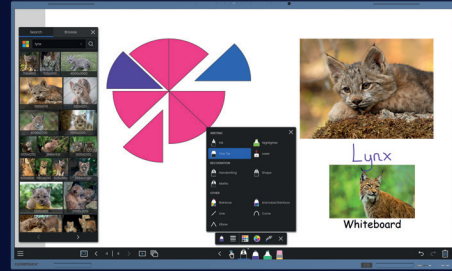

64GB SSD

Supports up to 4K video resolution

Software included at no extra cost

CLEVERSHARE®

CLEVERMDM®

CLEVERSTORE®

Choose from hundreds of apps at no extra cost. Cleverstore has apps in multiple languages and for all age groups and subjects. No adverts, no in-app purchases, no hassle.

LYNX
whiteboard

LYNX Whiteboard is a free-to-use lesson building app, enabling student collaboration. The most dynamic, intuitive user experience of any whiteboard

CLEVERSHARE®

Any device can download the Clevershare app and connect instantly by typing in the code on the Clevertouch screen. Clevershare App is free to download and compatible with Android, Windows, iOS, and Chrome devices.