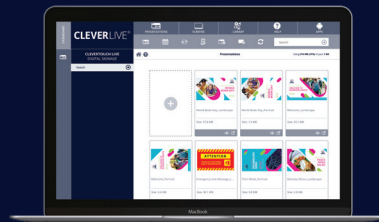

LYNX
whiteboard

LYNX Whiteboard is a free-to-use lesson building app, enabling student collaboration. The most dynamic, intuitive user experience of any whiteboard

CLEVERSHARE®

Any device can download the Clevershare app and connect instantly by typing in the code on the Clevertouch screen. Clevershare App is free to download and compatible with Android, Windows, iOS, and Chrome devices.

CLEVER LIVE

CleverLive is a cloud digital signage content management platform which connects all your Clevertouch products enabling broadcasting of messages, announcements and alerts. Use editable templates or create your own presentation and deploy them across any number of screens, on any number of sites, anywhere in the world.

LUX Mini Built-In Features

LYNX™ App With Online Lesson Planning	Yes
Cleverstore™ App Store For Education	Yes
Embedded Digital Signage	Yes
Clevershare™ Mirroring Any Device To The Board	Free for the life of the screen (touch back)
Integrated Personalised Account Profiles	Yes
Cloud Account Access	OneDrive, Google Drive, LYNX Cloud
Embedded Room Booking	Yes
Whiteboard Annotation	Yes
Email Out Direct From Touchscreen	Yes
Scan QR Code For Saving Work	Yes
Alerts and Announcements	Yes
Over-the-Air Updates	Yes
Remote Management Of Touchscreens (MDM)	Yes - Five year license
NEW CleverLauncher™	Yes
NEW LynxShare™	Yes
NEW LynxCloud™	Yes